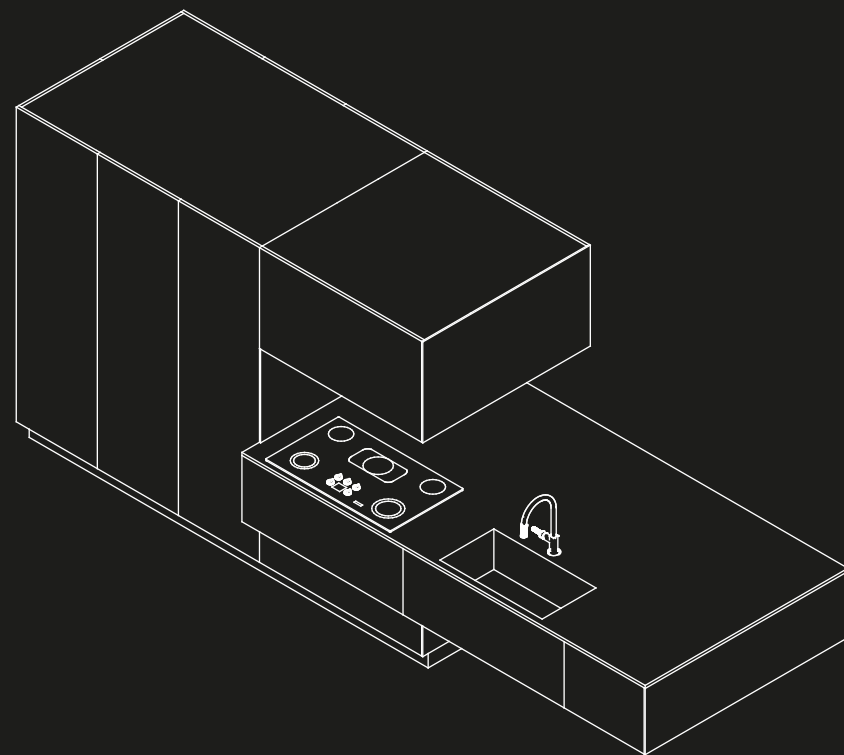

LMBG

LMBG kitchen by BT45 embodies athletic dynamism at its finest.

It's jaw-droppingly gorgeous to behold, combining the bold floating island - signature BT45 design with a convenient cooking area on the rear in glossy orange-yellow lacquer to add a contemporary sense of metropolitan sheen. Despite its sleek shape, this kitchen is a beast for the professional chef with next-level interior BT45 organization. The design of this kitchen is truly unique: this dream kitchen design could only be achieved with the most innovative technologies of the best German engineering.

Sexy, bold and bright – LMBG by BT45. “Work hard till your kitchen doors open in a vertical way.”