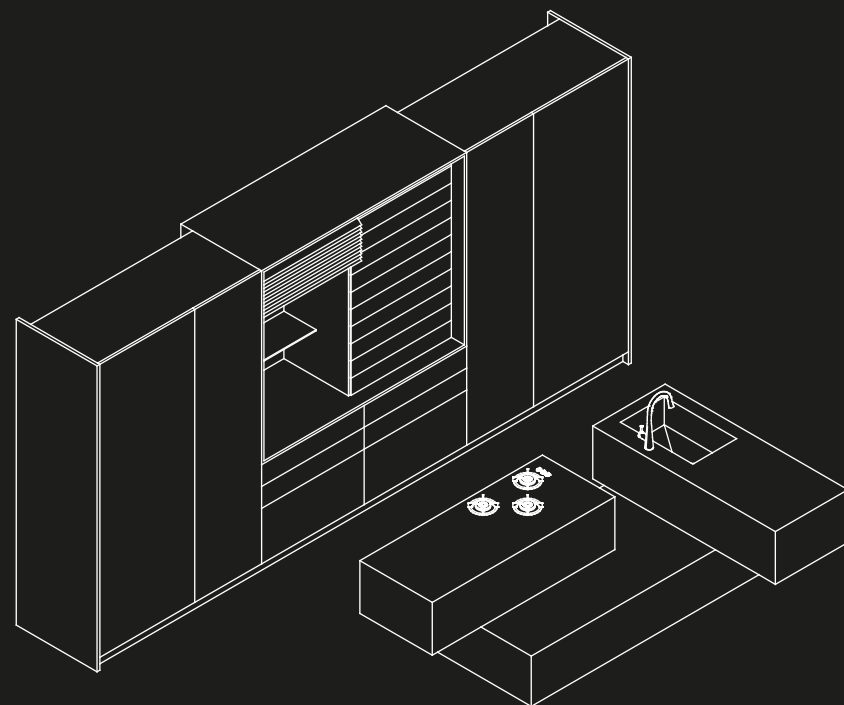

The Alibi

All BT45 kitchens are architecture and design oriented and combine the finest craftsmanship with advanced German technology, technical excellence and timeless beauty.

Our designers are guided by the same design principles as the modern architects such as Le Corbusier, Walter Gropius and Mies van der Rohe: "ornamentation is crime" and "form follows function". However, today the consumer not only seeks functional perfection in the purchased product, but also seeks to express his individuality through it.

The designer kitchen by BT45 The Alibi is a great example of how a kitchen can be extravagant, beautiful and functional at the same time.

The Alibi will definitely always be the main attraction in the house. The extraordinary state of the art furniture design will emphasize the sophisticated taste of the owner.

The combination of a dark eucalyptus wood wall and luxuriously polished to perfection Pietra Gris marble gives the kitchen a modern, almost industrial style and at the same time a sumptuous warm feeling.