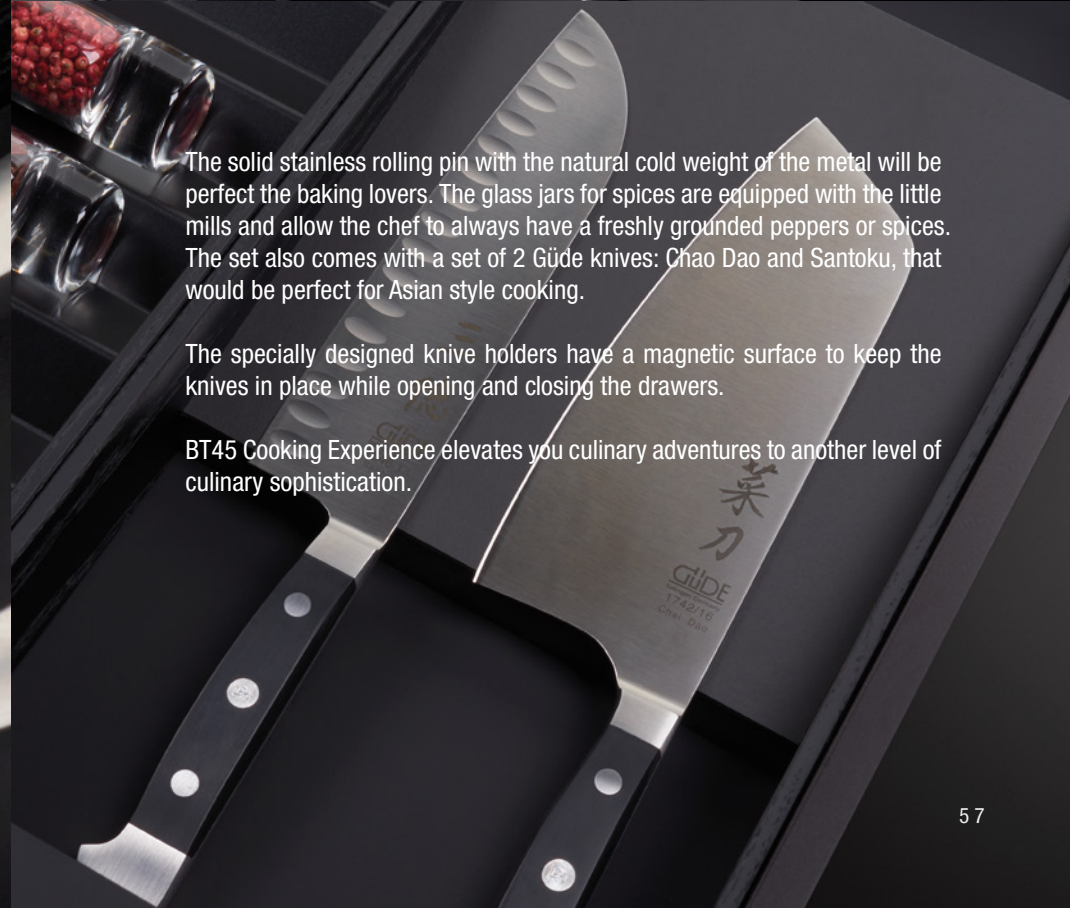

Luxurious, stylish, unique and simply perfect.

Piero Lissoni - Ebony

Nero Marquina

Stitched Leather

BT45 Cooking Experience

is an organization set designed to inspire not only a professional chef but also any culinary enthusiast. It combines the storage dividers for user's already existing items, such as knives, forks, spoons and specialty items, with the kitchen tools, specially selected by BT45 to make the cooking experience of its users comfortable and exiting.