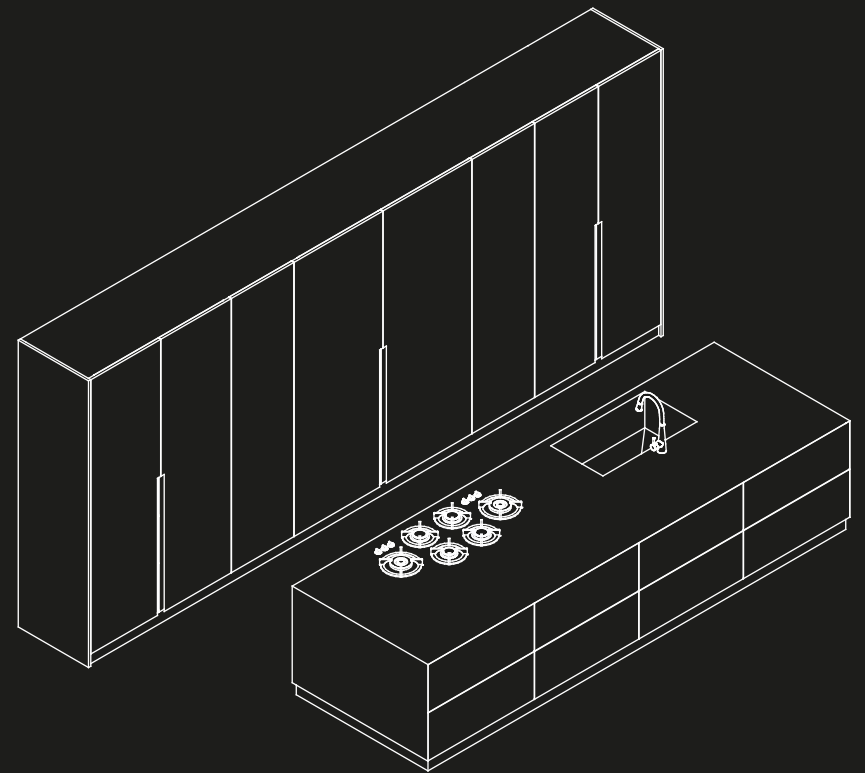

A photograph of a kitchen island made of Nero Marquina marble. A white robotic arm is positioned on top of the island. The text 'CG' is overlaid on the image.

CG

Monolithic and absolutely sublime – this generously sized kitchen block in Nero Marquina marble with its straight size defines the room in a timeless manner. It is a clear statement for a kitchen that becomes a workshop for every aspect of indulgence and enjoyment.

The arrangement provides numerous benefits for professional chefs. The intelligent pocket door system stores small appliances out of view in a practical manner while the legendary glass roller shutter “climber” and full-size fridge and freezer units, all combined and arranged perfectly, create a freestanding concrete wall.

BT45 CG Kitchen received a prestigious GOOD DESIGN AWARD from: The Chicago Athenaeum: Museum of Architecture and Design and The European Centre for Architecture Art Design and Urban Studies.