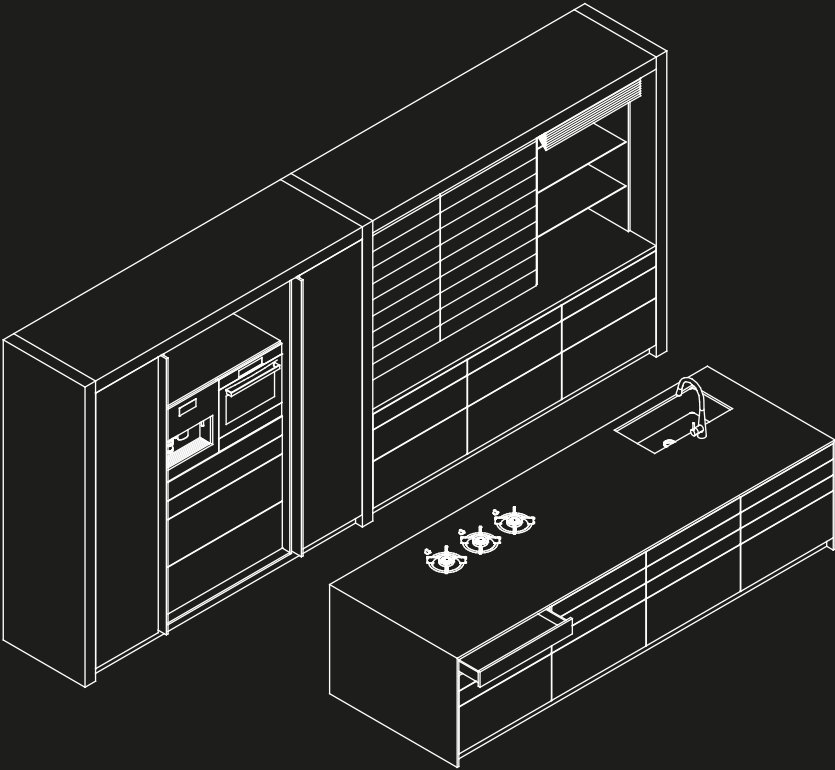

XS

The dialogue between the dark front, seen here in Ceramic Basalt Gray effect, and leather produce an atmosphere reminiscent of a chic bar – particularly, the automated roller shutter “climber” at the bar and pocket door system which houses the BT45 coffee serving base unit.

The Miele oven, coffee machine, and back-lit shelf element perfectly underscore this impression just as the seamless island that emphasizes the horizontal axis with deliberately chosen Basalt Gray worktop adds character, reinforcing the solid look. The finely marbled and black leather surface presents a tone of exclusivity and quality. The light-footed cooking counter and PITT cooktop with its ceramic worktop provide the perfect workstation for gourmands with the penchant for things that are different.